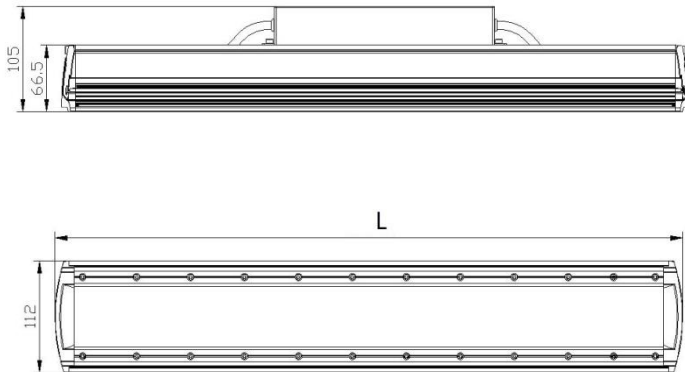

## ※ Lamp parameter

LED Brand LED 品牌	LM80 Rated OSRAM/Phillips/Nichia 3030				
LED Quantity LED 数量	70PCS	126 PCS	175PCS	238PCS	273PCS
LED Working Voltage LED 工作电压	DC6±0.5V				
LED Consumption LED 功耗	60W	100W	150W	200W	240W
System Consumption 系统功耗	60±1W	100±1W	150±1W	200±1W	240±1W
LED Luminous Efficiency LED 发光效率	110-150 Lm/W				
IP Rating 防护等级	IP65/67				
Junction Temperature LED 结温	≤80℃				
Color Temperature 色温	4500K/5000K/5700K/6500K				
lamp's Efficiency 灯具效率	>91%				
Illumination Uniformity 照度均匀度	>0.8				
Color Rendering Index 显色指数	Ra>80				
Light Distribution 配光曲线	Symmetric/round spot 对称式/圆形光斑				
Storage Temperature 储存环境温度	-20℃ ~ +60℃				
Life Span 光源寿命	≥50,000Hrs(Note3)				
The color of the lamp shell 灯具颜色	black/ silver 黑色、银色				
Certification	UL(no:E482486) CE ROHS				
Installation solution 安装方式	Hanging loop/Wall mounted 吊装/墙体固定				

## Mechanical specification

Unit:mm

Model	L
60W	43cm
100W	63cm
150W	78cm
200W	103cm
240W	120cm

※ Beam Angle 可选发光角度

Model	A	B	C
60W	48cm	11.5	12.7
100W	68cm	16.2	17.7
150W	83cm	10	11.5
200W	108cm	12	12.5
240W	125cm	13.8	15.3